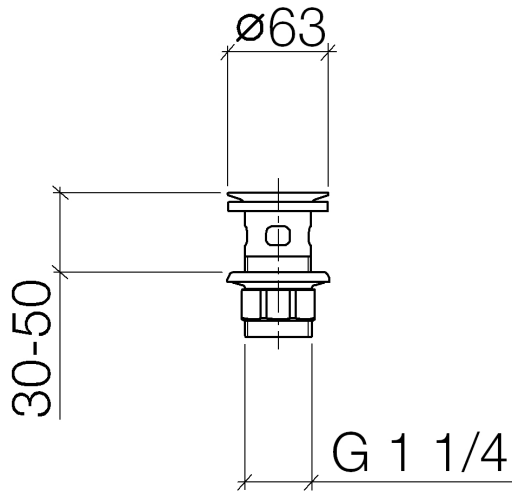

Grated waste 1 1/4" - Brushed Dark Platinum

IMO

10 105 970

Fits: IMO, LULU, MADISON, MEM, TARA,
CL.1, LISSÉ, VAIA, META, CYO

	Brushed Dark Platinum	10 105 970-99
	Chrome	10 105 970-00
	Brushed Platinum	10 105 970-06
	Platinum	10 105 970-08
	Durabross (23kt Gold)	10 105 970-09
	Dark Chrome	10 105 970-19
	Light Gold	10 105 970-26
	Brushed Light Gold	10 105 970-27
	Brushed Durabross (23kt Gold)	10 105 970-28
	Matte Black	10 105 970-33
	Brushed Bronze	10 105 970-42
	Brushed Champagne (22kt Gold)	10 105 970-46
	Champagne (22kt Gold)	10 105 970-47
	Brushed Chrome	10 105 970-93

Grated waste 1 1/4" - Brushed Dark Platinum

IMO

10 105 970

Only suitable for basins with an overflow.

10 105 970

10 105 970

Parts for other finishes can be found here: [Chrome](#)

Spare parts list

No.	Item Number	Name	Quantity used	Delivery time
1	09 11 01 027-99	cup	1	30
2	09 14 05 039 90	seal	1	2
3	09 14 03 025 90	seal	1	2
4	09 23 10 020-99	nut	1	30