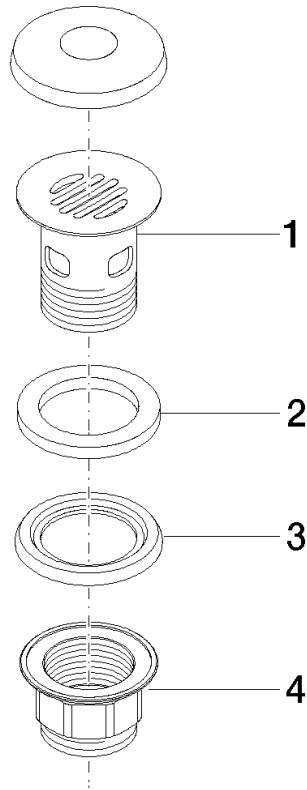

Grated waste 1 1/4" - Brushed Dark Platinum

IMO

10 105 970

Fits: IMO, LULU, MADISON, MEM, TARA,
CL.1, LISSÉ, VAIA, META, CYO

	Brushed Dark Platinum	10 105 970-99
	Chrome	10 105 970-00
	Brushed Platinum	10 105 970-06
	Platinum	10 105 970-08
	Durabross (23kt Gold)	10 105 970-09
	Dark Chrome	10 105 970-19
	Light Gold	10 105 970-26
	Brushed Light Gold	10 105 970-27
	Brushed Durabross (23kt Gold)	10 105 970-28
	Matte Black	10 105 970-33
	Brushed Bronze	10 105 970-42
	Brushed Champagne (22kt Gold)	10 105 970-46
	Champagne (22kt Gold)	10 105 970-47
	Brushed Chrome	10 105 970-93

Grated waste 1 1/4" - Brushed Dark Platinum

IMO

10 105 970

Only suitable for basins with an overflow.

10 105 970

10 105 970

Parts for other finishes can be found here: [Chrome](#)

Spare parts list

No.	Item Number	Name	Quantity used	Delivery time
1	09 11 01 027-99	cup	1	30
2	09 14 05 039 90	seal	1	2
3	09 14 03 025 90	seal	1	2
4	09 23 10 020-99	nut	1	30